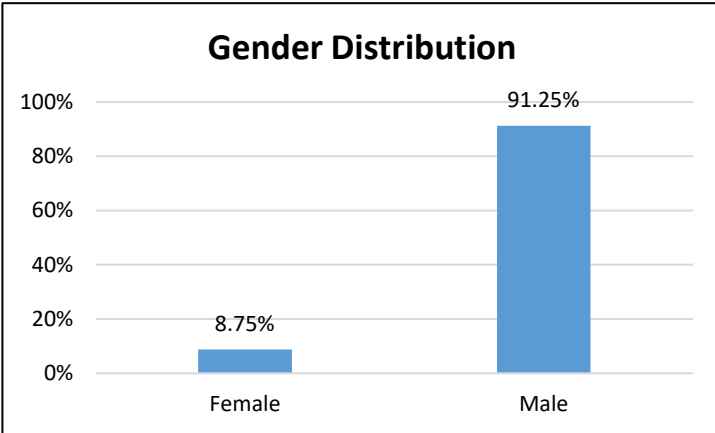

Pretrial Services Weekly Report

Electronic Monitoring Population Demographics 1/27/2023

Radio Frequency Monitoring (RF) population:	937
GPS Monitoring population:	685

Radio Frequency (RF) Monitoring

GPS Monitoring